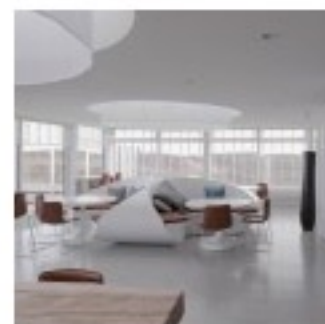

Bar resto 'Pure C' by Lieven Musschoot in Cadzand-Bad, The Netherlands