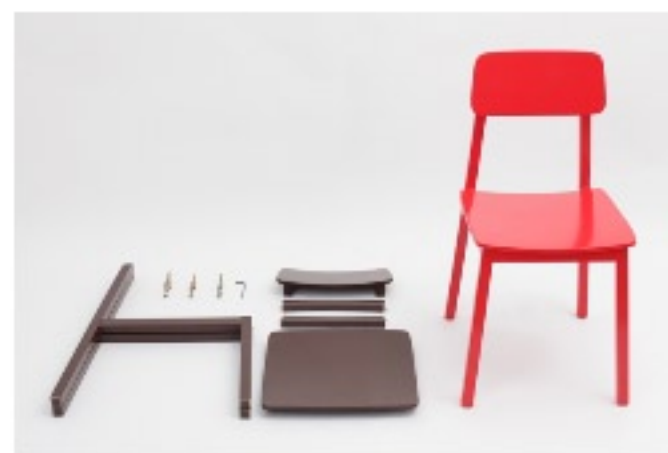

Arsène Tables and Chairs, Guillaume Delvigne & Vincent Eschalièr, 2011. Photo credit Baptiste Heller. [CLICK IMAGES TO ENLARGE](#)

Guillaume Delvigne is one of the 6 Talents à la Carte to be discovered at Maison & Objet 2011 in Hall 7 from next 21st to 25th January. Among the projects presented, there is a preview of the brand new Arsène range designed with the architect Vincent Eschalièr for Belenus Limited, a company in Hong Kong specialising in the mass distribution of furniture and decoration. Symbolic of the pursuit for new archetypes between minimalism and comfort, the Arsène range of lacquered monochrome wood tables and chairs in kit format is destined for mass-production and requires a distributor.

A Arsène Tables and Chairs, Guillaume Delvigne (www.guillaumedelvigne.com) & Vincent Eschalièr, 2011.

SOURCE: Duende PR. No part of this web site may be reproduced or transmitted in any form or by any means, electronic, mechanical, photocopying, recording or otherwise, without prior permission of Morfae and the copyright owner.

[PRINTER FRIENDLY VERSION](#)

[BACK TO 'Muse' by Sandro Santantonio for Axo Light](#)

[FORWARD TO KES, Studios with motorcycle garage by sat+makoto yokomizo architects in Tokyo, Japan](#)